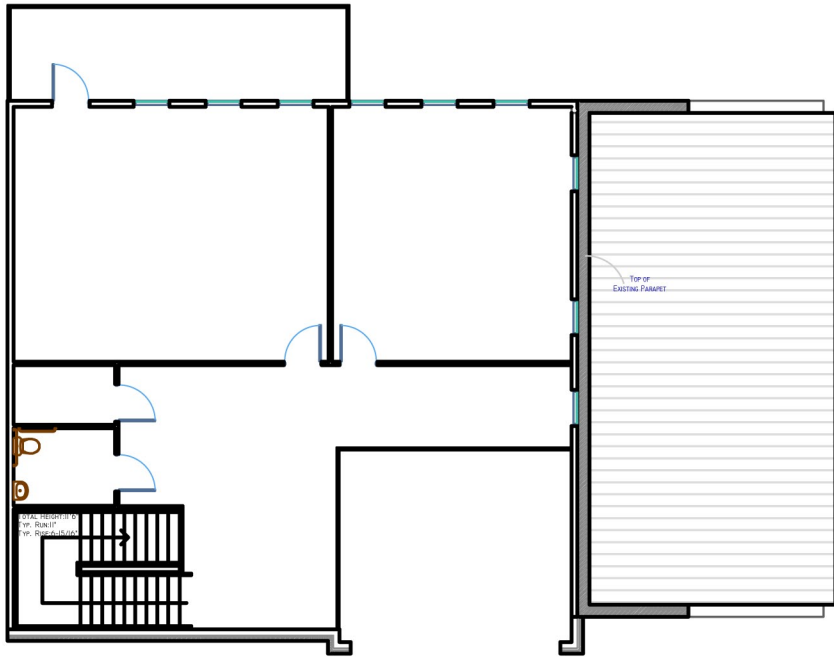

ADVENTURE

117 South Broad Street
Rome, Georgia 30161

ROME N, AROUND

4,644 Square Feet

Second Floor Plan

First Floor Plan