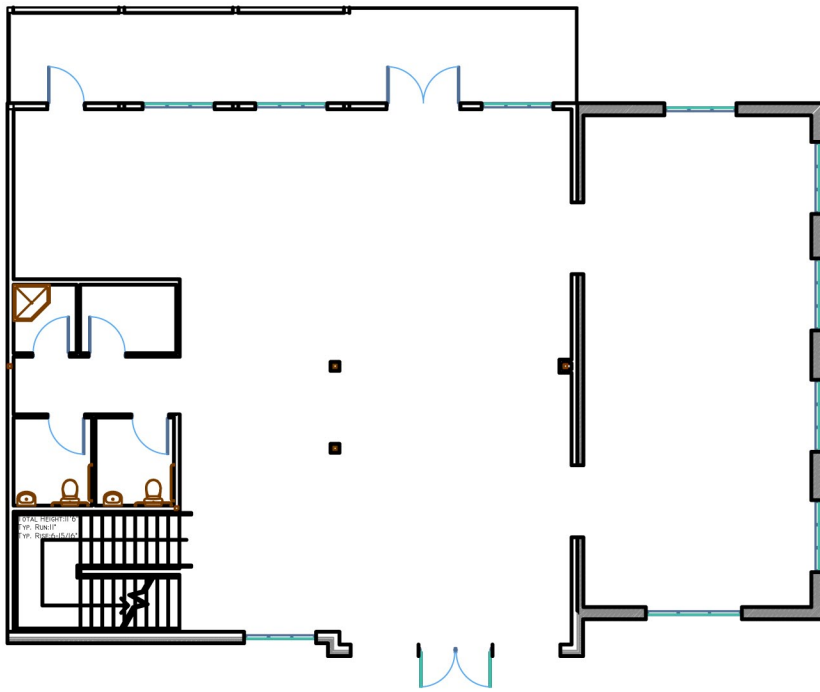

ADVENTURE

117 South Broad Street
Rome, Georgia 30161

ROME N, AROUND

4,644 Square Feet

Second Floor Plan

First Floor Plan