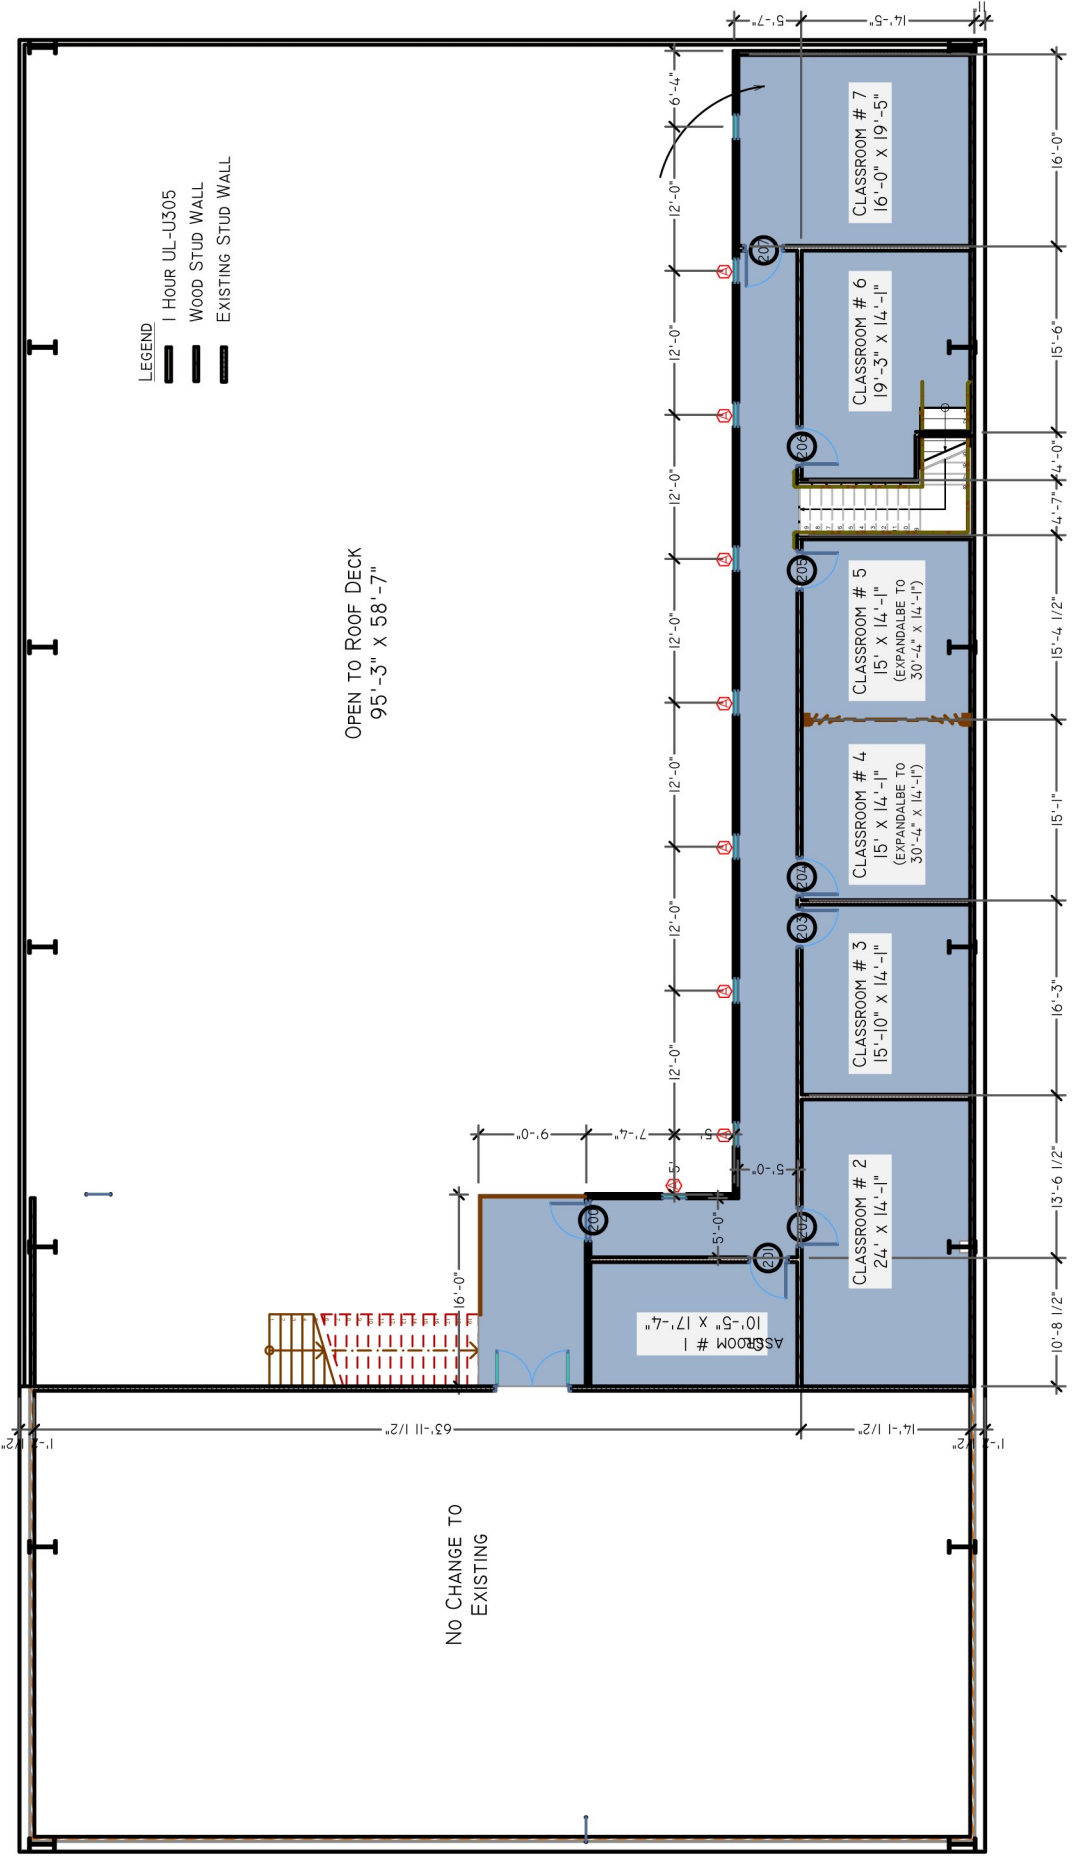

LULA ASSEMBLY OF PRAISE

6158 Carter Street
Lula, Georgia 30554

Classroom Addition

2,535 Square Feet

- LEGEND**
- 1 Hour UL-US05
 - WOOD STUD WALL
 - EXISTING STUD WALL

OPEN TO ROOF DECK
95'-3" X 58'-7"

NO CHANGE TO
EXISTING

CLASSROOM # 1
10'-5" X 17'-4"

CLASSROOM # 2
24' X 14'-1"

CLASSROOM # 3
15'-10" X 14'-1"

CLASSROOM # 4
15' X 14'-1"
(EXPANDED TO
30'-4" X 14'-1")

CLASSROOM # 5
15' X 14'-1"
(EXPANDED TO
30'-4" X 14'-1")

CLASSROOM # 6
19'-3" X 14'-1"

CLASSROOM # 7
16'-0" X 19'-5"